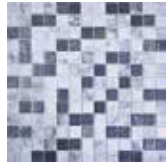

ONIX - NATURE BLENDS NAVIA

ONIX

Onix has taken inspiration from gemstones to create these mosaic jewels. Onix is ideal for many different spaces such as pools* and kitchen areas.

Sizes Available: 1x2 on 12x12 ‡ and 1x1 on 13.1x13.1

Cosmic Arezzo*‡

Cosmic Elba*

Cosmic Livorno*‡

Cosmic Lucca*‡

Mystic Islande

Essence Carrara
Mix Grey ‡

Essence Carrara
Mix Macauba

Nature Blends
Navia‡

Nature Blends
Upsala White‡

Mystic Agata
Diamond Brown

Nature Blends
Upsala Dark Grey‡

Mystic Arola ‡

Mystic Sinai ‡

Mystic Savina

*Onix Cosmic is not suitable for pool applications.

TECHNICAL INFORMATION