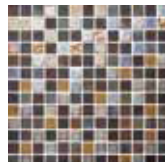

Nature Blends
Upsala White‡

Mystic Agata
Diamond Brown

Nature Blends
Upsala Dark Grey‡

Mystic Arola ‡

Mystic Sinai ‡

Mystic Savina

*Onix Cosmic is not suitable for pool applications.

TECHNICAL INFORMATION