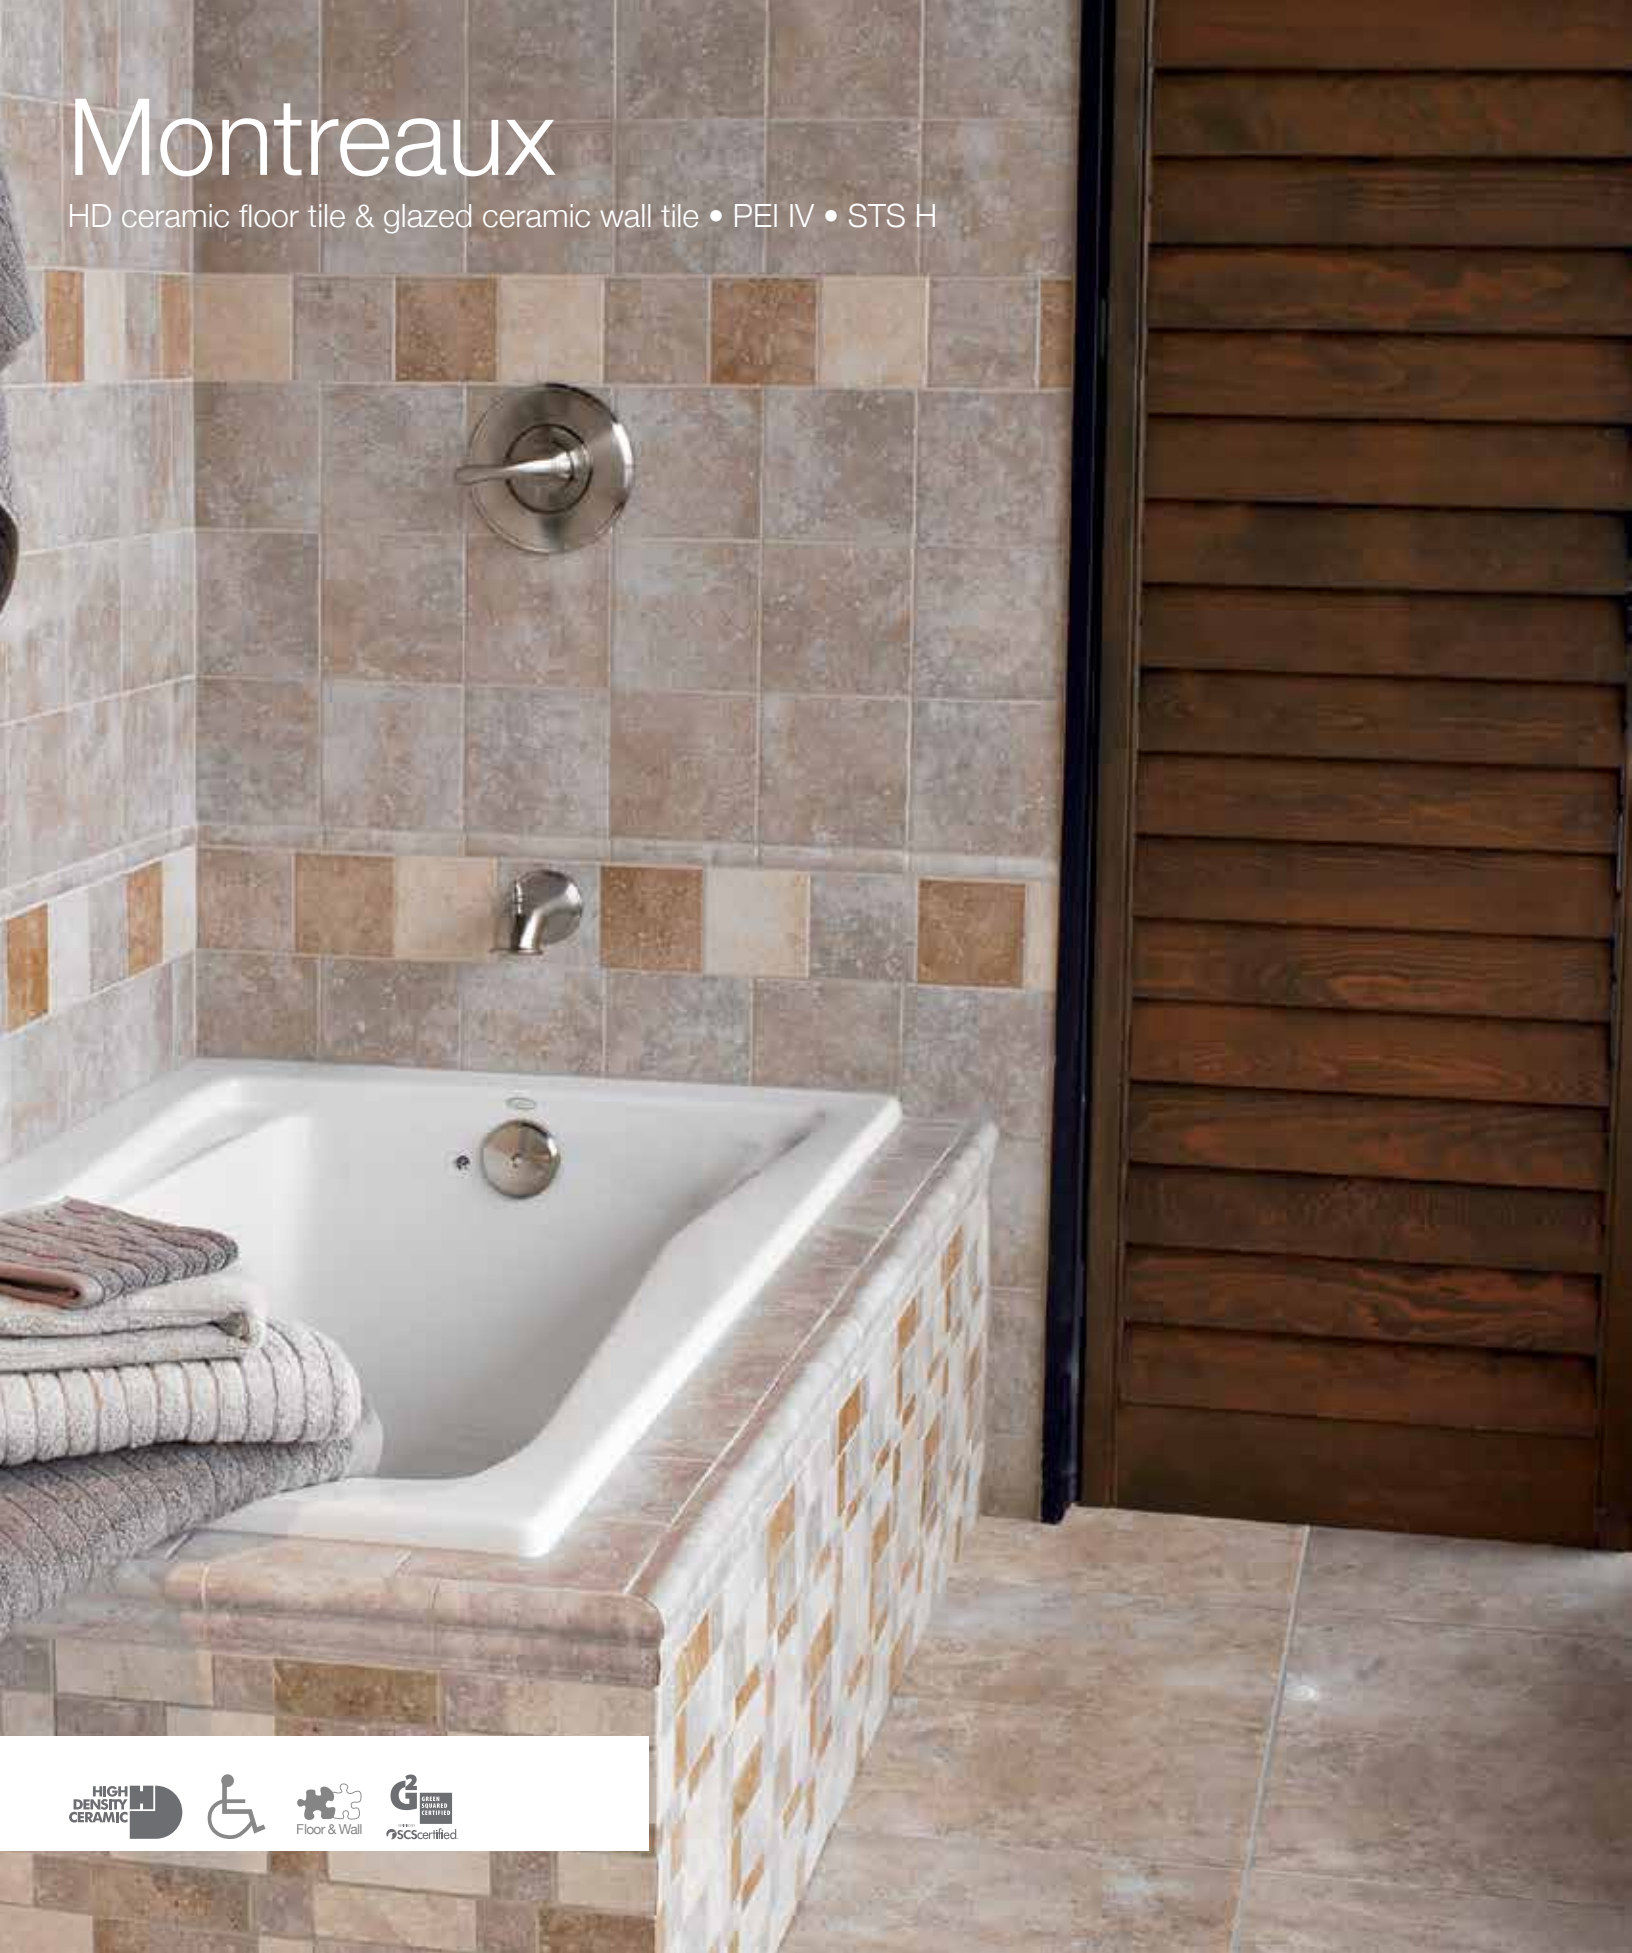

# Montreaux

HD ceramic floor tile & glazed ceramic wall tile • PEI IV • STS H

floor tile 18" x 18", 13" x 13"

Blanc

Gris

Brun

wall tile 6" x 6", 4 1/4" x 4 1/4"

Blanc