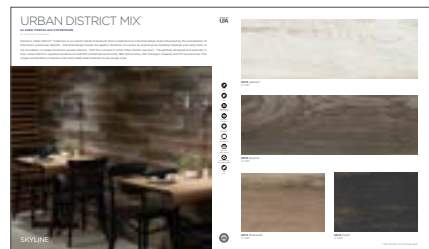

Illustrated Sample Board

0000MZISB164 Urban District MIX™
Illustrated Sample Board
25" x 25"

0000MZISB165 Urban District MIX™
Illustrated Sample Board
25" x 25"

Specifier Kit

Outside

Inside

0000MZSPK135 Urban District MIX™
Specifier Kit (Bi-fold)
10-1/4" x 12-1/2"