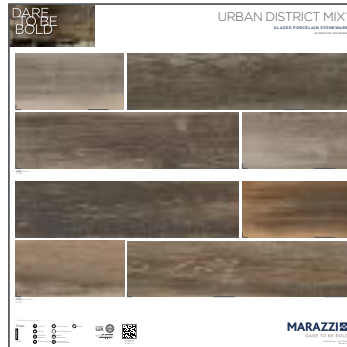

0000MZISB165 Urban District MIX™
Illustrated Sample Board
25" x 25"