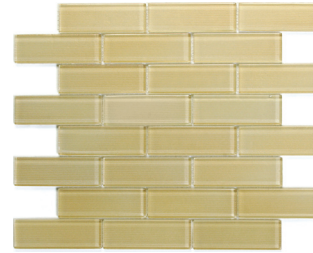

MARDI GRAS GLASS

SIZE
12" x 12"

PIECES PER CASE
10

THICKNESS
1/4"

WEIGHT PER PIECE
4 lbs.

FINISH
Polished

FORMAT
Interlocking Mesh-Mounted Mosaic

APPLICATION
Interior/Exterior
Vertical Surfaces Only
Wet/Dry

St. Charles 9072

Carrollton 9073

Metairie 9074

Claiborne 9075

Erato 9077

La Salle 9078

Toulouse 9079