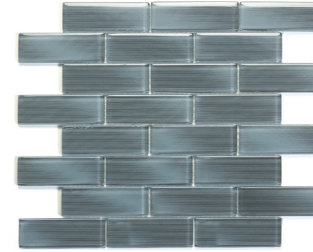

MARDI GRAS GLASS

SIZE
12" x 12"

PIECES PER CASE
10

THICKNESS
1/4"

WEIGHT PER PIECE
4 lbs.

FINISH
Polished

FORMAT
Interlocking Mesh-Mounted Mosaic

APPLICATION
Interior/Exterior
Vertical Surfaces Only
Wet/Dry

St. Charles 9072

Carrollton 9073

Metairie 9074

Claiborne 9075

Erato 9077

La Salle 9078

Toulouse 9079