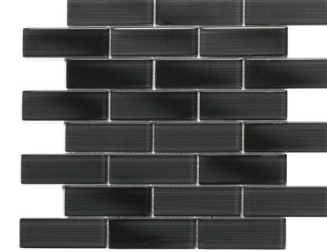

MARDI GRAS GLASS

SIZE
12" x 12"

PIECES PER CASE
10

THICKNESS
1/4"

WEIGHT PER PIECE
4 lbs.

FINISH
Polished

FORMAT
Interlocking Mesh-Mounted Mosaic

APPLICATION
Interior/Exterior
Vertical Surfaces Only
Wet/Dry

St. Charles 9072

Carrollton 9073

Metairie 9074

Claiborne 9075

Erato 9077

La Salle 9078

Toulouse 9079