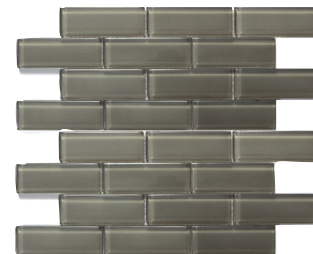

MARDI GRAS GLASS

SIZE
12" x 12"

PIECES PER CASE
10

THICKNESS
1/4"

WEIGHT PER PIECE
4 lbs.

FINISH
Polished

FORMAT
Interlocking Mesh-Mounted Mosaic

APPLICATION
Interior/Exterior
Vertical Surfaces Only
Wet/Dry

St. Charles 9072

Carrollton 9073

Metairie 9074

Claiborne 9075

Erato 9077

La Salle 9078

Toulouse 9079