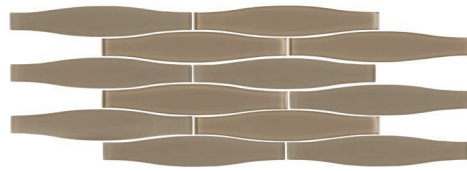

LIQUID - CAPUCCINO

 **ELEGANZA**
modern movement *redefined*

LIQUID

Liquid is a rich blend of honed and polished glass surfaces that emphasize the curving nature of the individual mosaic pieces. The beauty of Liquid is its organic rhythmic pattern that creates a rich undulating effect promoting a unique design element for any space. Liquid features five different colors in a 7.5"x17.75" sheet. Suitable for indoor commercial and residential wall applications.

Size Available: 7.5"x17.75" Mesh Sheet

Ice White

Warm White

Latte

Mocha

Capuccino

TECHNICAL INFORMATION

	COLOR VARIATION	V2
	WATER ABSORPTION	N/A
	PRINTING	N/A
	USAGE	COMMERCIAL / RESIDENTIAL
	CHEMICAL STAIN RESISTANT	N/A
	FROST RESISTANT	N/A
	FINISH	GLASS
	TYPE	GLASS
	APPLICATION	WALL
	COUNTRY OF ORIGIN	CHINA
	RECYCLED CONTENT	N/A